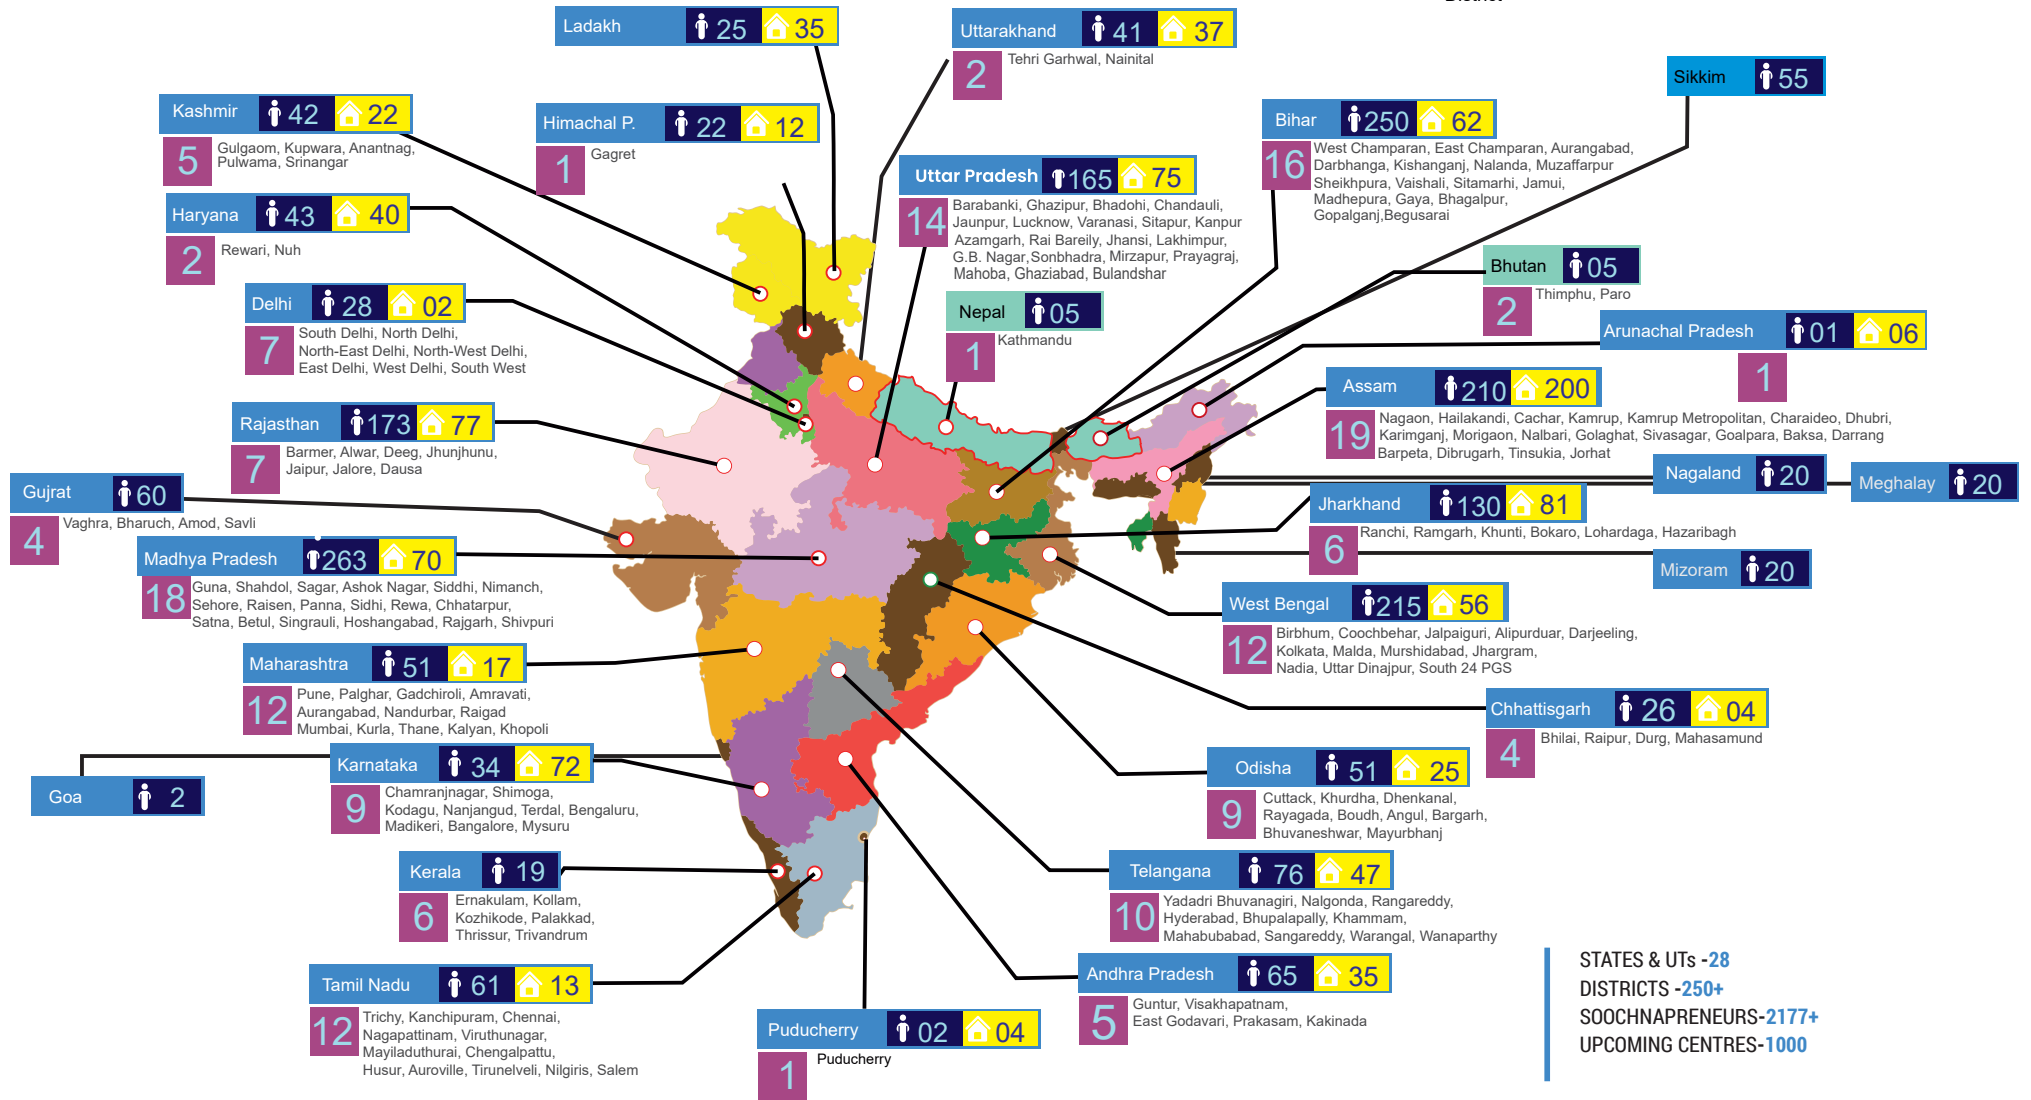

Digital Empowerment Foundation PHYSICAL PRESENCE

STATES & UTs -28
 DISTRICTS -250+
 SOOCHNAPRENEURS-2177+
 UPCOMING CENTRES-1000